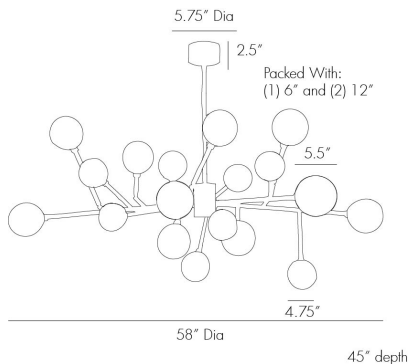

## DALLAS MEDIUM CHANDELIER

89966

H: 8.5 IN, W: 58 IN, D: 45 IN

Vintage Brass, Clear Seedy Glass

Contract Suitable As Is

The Dallas Chandelier (89981), one of our most popular designs, is now available in a vintage brass finish. This 18-light mid-century inspired design features seedy glass spheres and 12 out of 18 arms are adjustable, making this the perfect DIY project for your more discerning clients. Shown with small clear tubular bulbs. Additional pipe available PIPE-110. Damp-rated, although limited covered outdoor conditions may affect

### DIMENSIONS

Globe 1	H: 5.5 IN, Dia: 5.50 IN
Globe 2	H: 4.75 IN, Dia: 4.75 IN
Minimum Hanging Height	8.5 IN
Maximum Hanging Height	32 IN
Canopy	H: 2.5 IN, Dia: 5.00 IN

### SHIPPING

Shipping Requirements	TruckShip
Product Weight	23.5 LBS
Gross Weight 1	37 LBS
Shipping Box 1	H: 10 IN, L: 45 IN, W: 45 IN

### REPLACEMENT PARTS

Replacement Part 1	PIPE-110
Replacement Part 1 Dim	(1) 6" and (1) 12"
Replacement Part 2	PIVOT-105
Replacement Part 2 Dim	1.5" x .5"